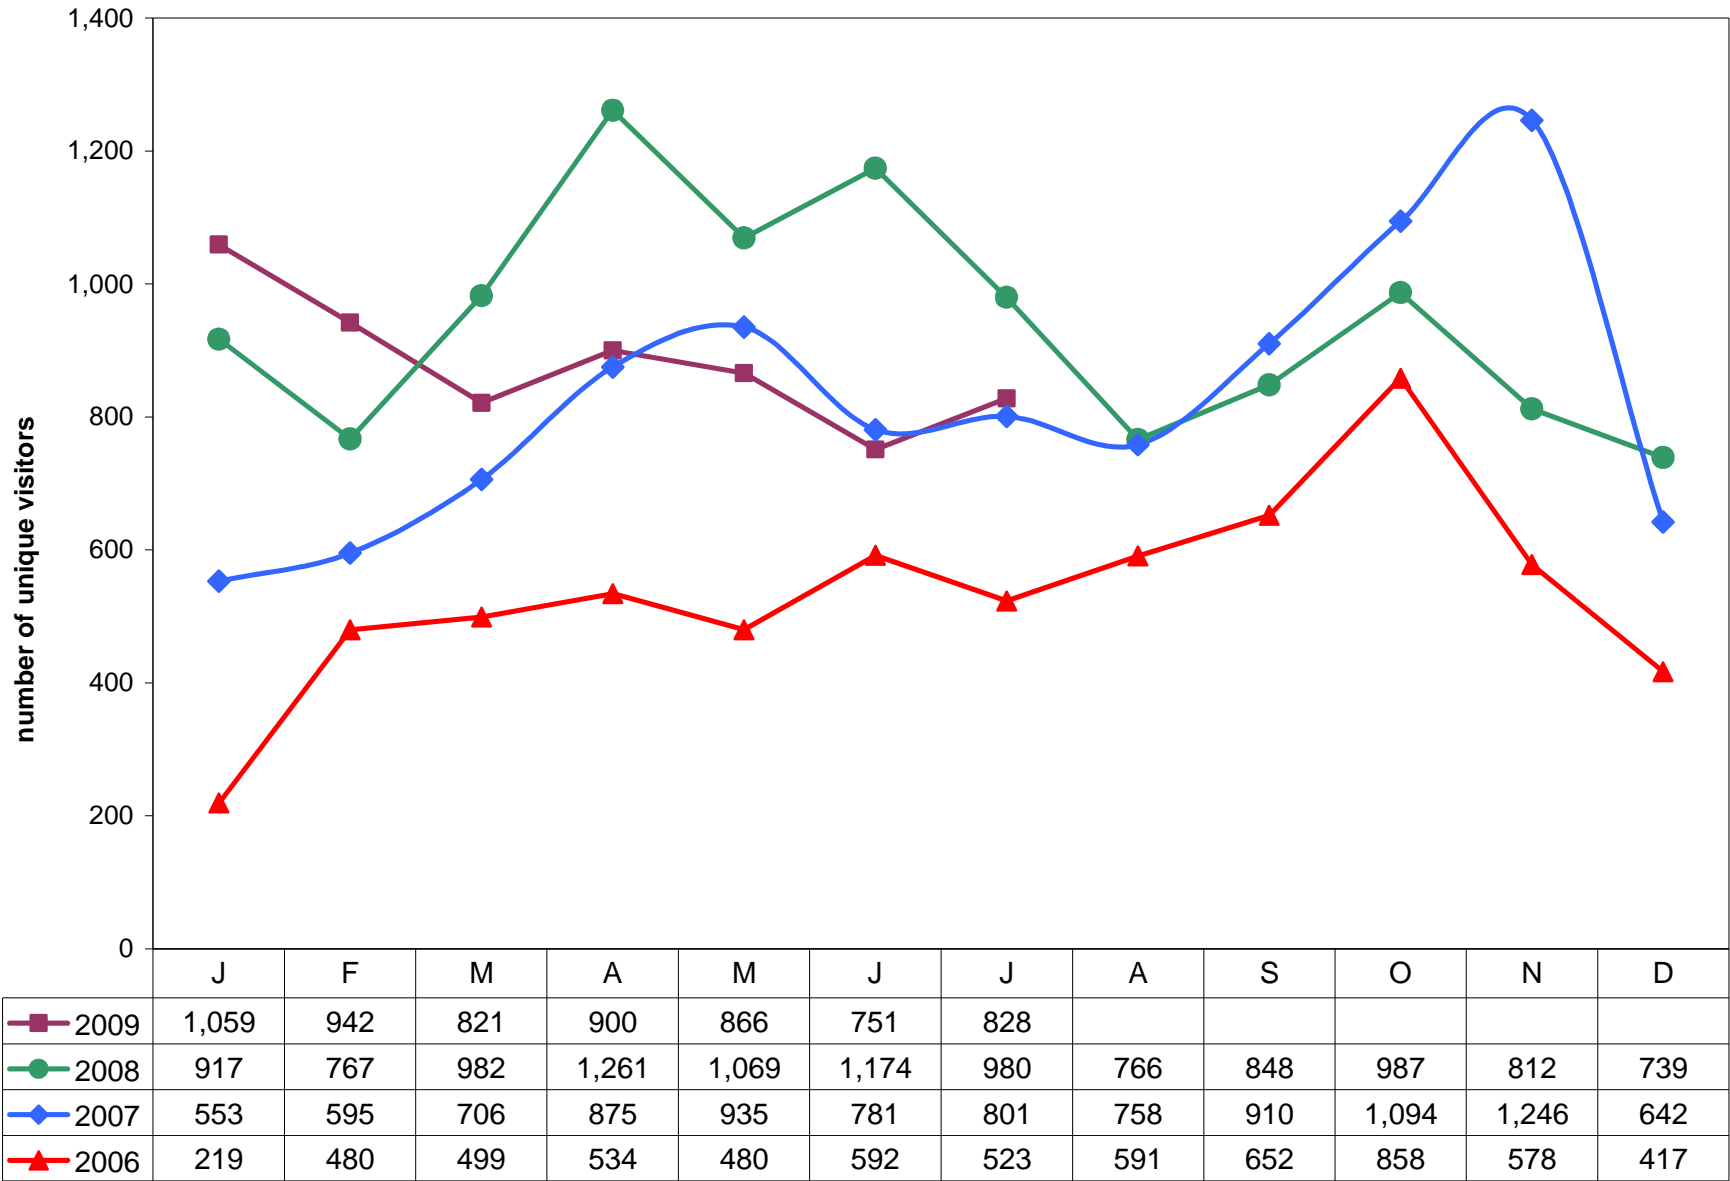

www.alabamaecw.org

February 2006 - July 2009

Month	Unique visitors	# of visits	Avg, Daily Visits	Visits/ Visitor	Pages	Pages/ Visit	Hits	Bandwidth	Comments/Notes	Direct address / Bookmark	Links from Internet Search	Links from external page
Jan-06	219	287	20.5	1.3	930	4.2	2,418	17.31 MB	Only ½ month statistics			
Feb-06	480	701	25.0	1.5	1,892	2.7	5,323	146.66 MB	Diocesan Convention	73.8%	16.3%	9.6%
Mar-06	499	716	23.1	1.4	1,746	2.4	5,135	132.83 MB		78.0%	14.0%	7.7%
Apr-06	534	840	28.0	1.6	2,864	3.4	7,538	90.25 MB		78.4%	9.5%	11.7%
May-06	480	690	22.3	1.4	2,612	3.8	6,591	58.34 MB		82.3%	9.8%	7.6%
Jun-06	592	847	28.2	1.4	2,535	3.0	7,849	85.06 MB	Triennial	78.0%	9.7%	12.2%
Jul-06	523	735	23.7	1.4	2,654	3.6	6,370	91.32 MB		83.8%	9.0%	7.1%
Aug-06	591	849	27.4	1.4	3,169	3.7	7,436	100.72 MB		85.0%	8.9%	6.0%
Sep-06	652	948	31.6	1.5	3,999	4.2	9,039	123.41 MB		86.9%	7.5%	5.5%
Oct-06	858	1,255	40.5	1.5	5,375	4.3	14,545	154.75 MB	Fall Conference	85.5%	9.7%	4.7%
Nov-06	578	918	30.6	1.6	2,921	3.2	8,659	126.28 MB		83.4%	9.8%	6.6%
Dec-06	417	654	23.5	1.6	2,324	3.6	6,556	76.94 MB		86.7%	6.5%	6.6%
Jan-07	553	881	28.4	1.6	5,676	6.4	11,409	136.83 MB		92.1%	4.3%	3.4%
Feb-07	595	975	34.8	1.6	6,426	6.6	12,401	207.71 MB		92.4%	3.9%	3.4%
Mar-07	706	1,178	38.0	1.7	4,238	3.6	9,992	175.69 MB	Diocesan Convention	85.2%	7.7%	6.7%
Apr-07	875	1,302	43.4	1.5	3,979	3.1	11,296	158.24 MB		76.0%	16.5%	7.3%
May-07	935	1,421	45.8	1.5	3,618	2.5	9,591	231.01 MB	Women's Weekend	71.0%	21.0%	7.8%
Jun-07	781	1,089	36.3	1.4	3,219	3.0	8,013	231.24 MB		73.0%	20.5%	6.3%
Jul-07	801	1,054	34.0	1.3	3,028	2.9	7,770	191.23 MB		76.5%	17.9%	5.5%
Aug-07	758	1,137	36.7	1.5	4,300	3.8	9,488	195.35 MB		87.2%	7.3%	5.3%
Sep-07	910	1,388	46.3	1.5	7,426	5.4	14,508	263.23 MB		92.0%	4.8%	3.0%
Oct-07	1,094	1,717	55.4	1.6	6,137	3.6	14,585	312.96 MB	Fall Conference	87.9%	7.4%	4.5%
Nov-07	1,246	3,085	102.8	2.5	8,295	2.7	17,561	380.29 MB		92.3%	5.4%	2.1%
Dec-07	642	908	29.3	1.4	4,576	5.0	8,867	204.51 MB		88.2%	8.4%	3.3%
Jan-08	917	1,484	47.9	1.6	9,693	6.5	20,371	385.79 MB		90.6%	6.5%	2.7%
Feb-08	767	1,125	38.8	1.5	5,945	5.3	14,867	327.18 MB	Diocesan Convention	88.2%	7.0%	4.7%
Mar-08	982	1,513	48.8	1.5	8,012	5.3	16,848	384.84 MB		89.7%	7.1%	3.0%
Apr-08	1,261	1,752	58.4	1.4	8,275	4.7	22,542	605.96 MB	Arts Auction for ACTS2	84.8%	9.3%	5.7%
May-08	1,069	1,441	46.5	1.3	5,416	3.8	20,552	470.69 MB	Women's Weekend	86.0%	9.4%	4.4%
Jun-08	1,174	1,607	53.6	1.4	5,228	3.3	11,848	343.93 MB		87.3%	8.8%	3.7%
Jul-08	980	1,495	48.2	1.5	3,972	2.7	10,668	278.79 MB		84.3%	10.6%	4.8%
Aug-08	766	1,429	46.1	1.9	5,334	3.7	12,975	458.79 MB		88.6%	7.6%	3.6%
Sep-08	848	1,321	44.0	1.6	5,696	4.3	13,718	374.27 MB		85.5%	8.9%	5.3%
Oct-08	987	1,486	47.9	1.5	4,704	3.2	12,510	299.47 MB	Fall Conference	82.5%	11.2%	6.1%
Nov-08	812	1,190	39.7	1.5	5,061	4.3	11,050	315.22 MB		89.0%	7.3%	3.5%
Dec-08	739	1,120	36.1	1.5	5,712	5.1	13,177	387.04 MB		89.8%	8.1%	1.9%
Jan-09	1,059	1,559	50.3	1.5	9,723	6.2	21,813	554.92 MB		89.8%	6.5%	3.2%
Feb-09	942	1,318	47.1	1.4	5,729	4.3	17,282	321.94 MB	Diocesan Convention	84.0%	12.1%	3.8%
Mar-09	821	1,201	36.7	1.5	3,741	3.1	14,709	298.08 MB		75.3%	19.2%	5.5%
Apr-09	900	1,275	42.5	1.4	5,145	4.0	15,818	680.36 MB		82.2%	12.7%	4.9%
May-09	866	1,266	40.8	1.5	5,319	4.2	17,184	703.68 MB	Women's Weekend	84.2%	12.2%	3.5%
Jun-09	751	1,218	40.6	1.6	4,010	3.3	12,049	586.97 MB		82.5%	12.8%	4.5%
Jul-09	828	1,394	45.0	1.7	4,959	3.6	15,077	765.55 MB	Triennial	82.3%	11.8%	5.7%